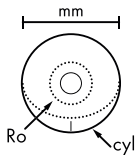

Exceptional combination of parameters, geometries and materials