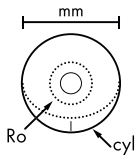

Exceptional combination of parameters, geometries and materials